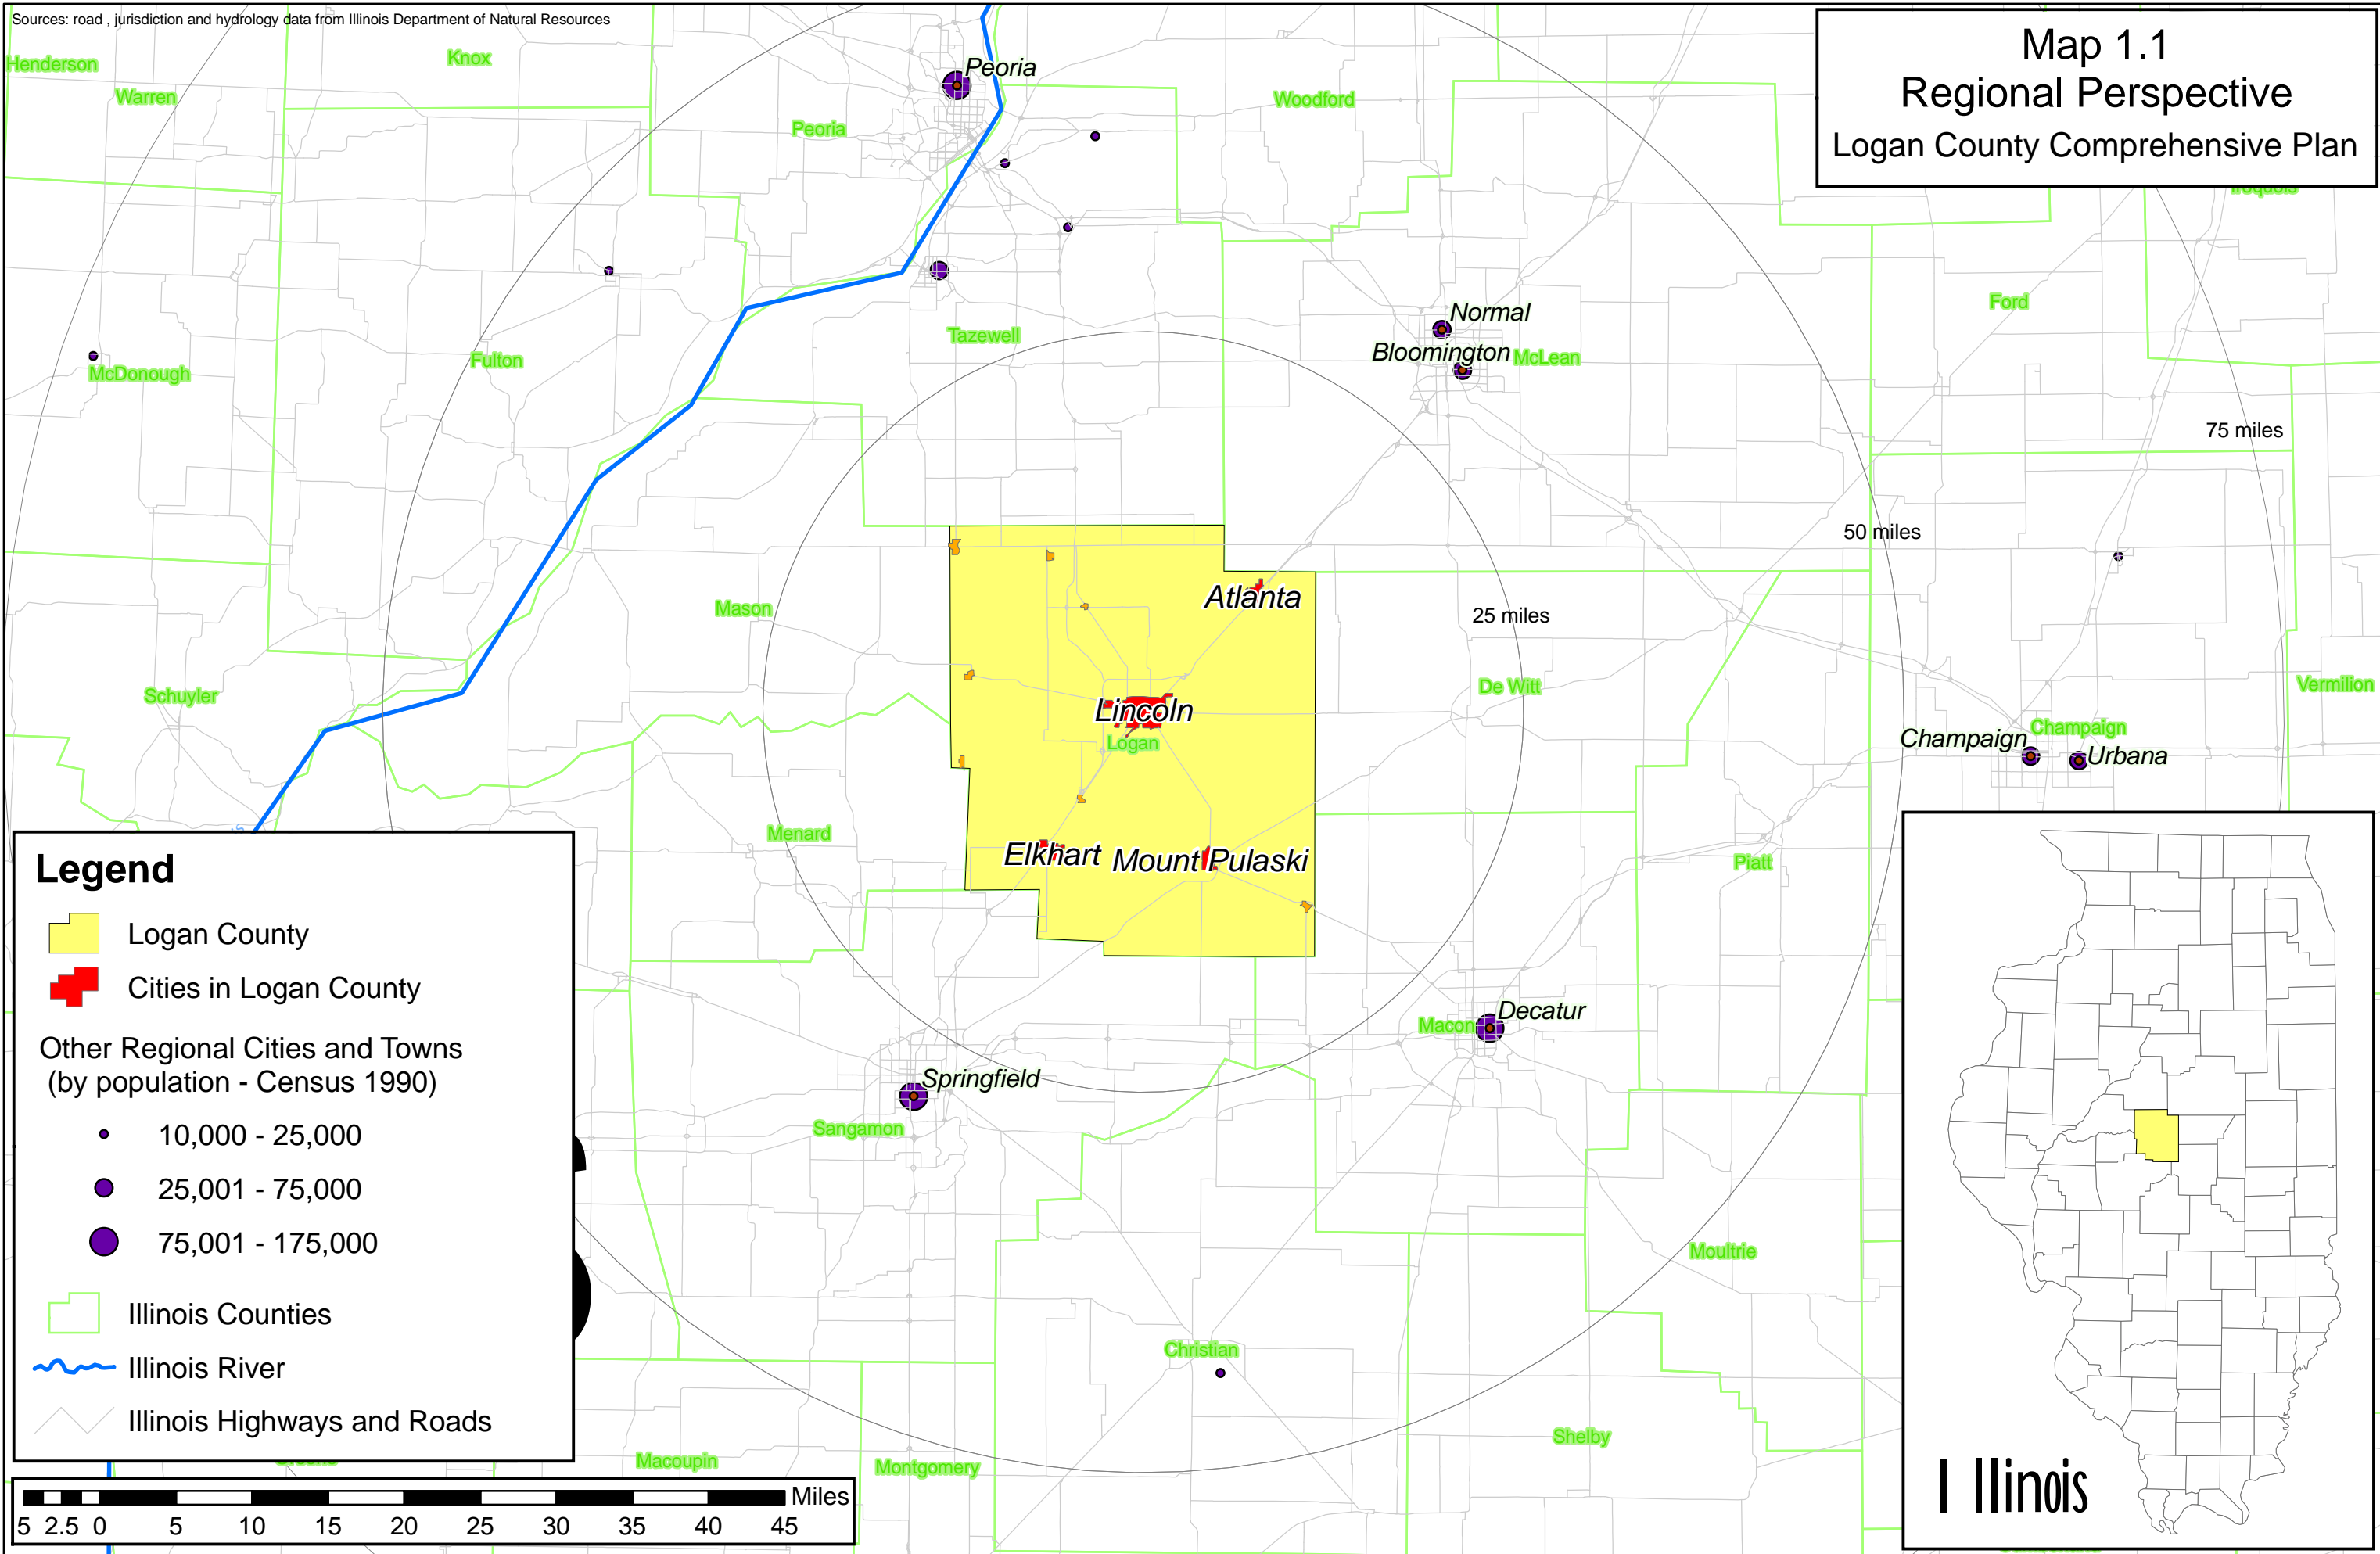

Sources: road, jurisdiction and hydrology data from Illinois Department of Natural Resources

Map 1.1 Regional Perspective Logan County Comprehensive Plan

Legend

- Logan County
- Cities in Logan County
- Other Regional Cities and Towns (by population - Census 1990)
- 10,000 - 25,000
- 25,001 - 75,000
- 75,001 - 175,000
- Illinois Counties
- Illinois River
- Illinois Highways and Roads